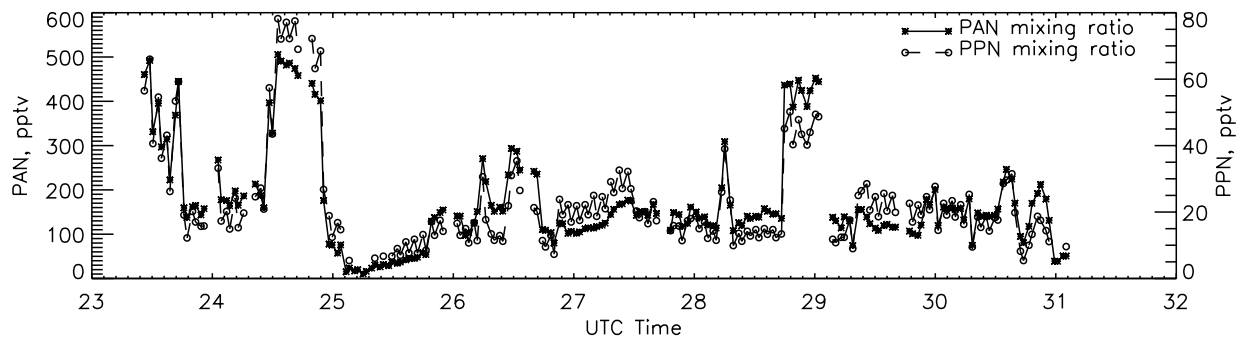

FINAL DATA: TRACE-P P3-B Flight 20

FINAL DATA: TRACE-P P3-B Flight 20

FINAL DATA: TRACE-P P3-B Flight 20

FINAL DATA: TRACE-P P3-B Flight 20

FINAL DATA: TRACE-P P3-B Flight 20

FINAL DATA: TRACE-P P3-B Flight 20

FINAL DATA: TRACE-P P3-B Flight 20

FINAL DATA: TRACE-P P3-B Flight 20

LEFT BLANK

FINAL DATA: TRACE-P P3-B Flight 20

FINAL DATA: TRACE-P P3-B Flight 20

Profile # 1 TRACE-P P3-B Flight 20

Profile # 2 TRACE-P P3-B Flight 20