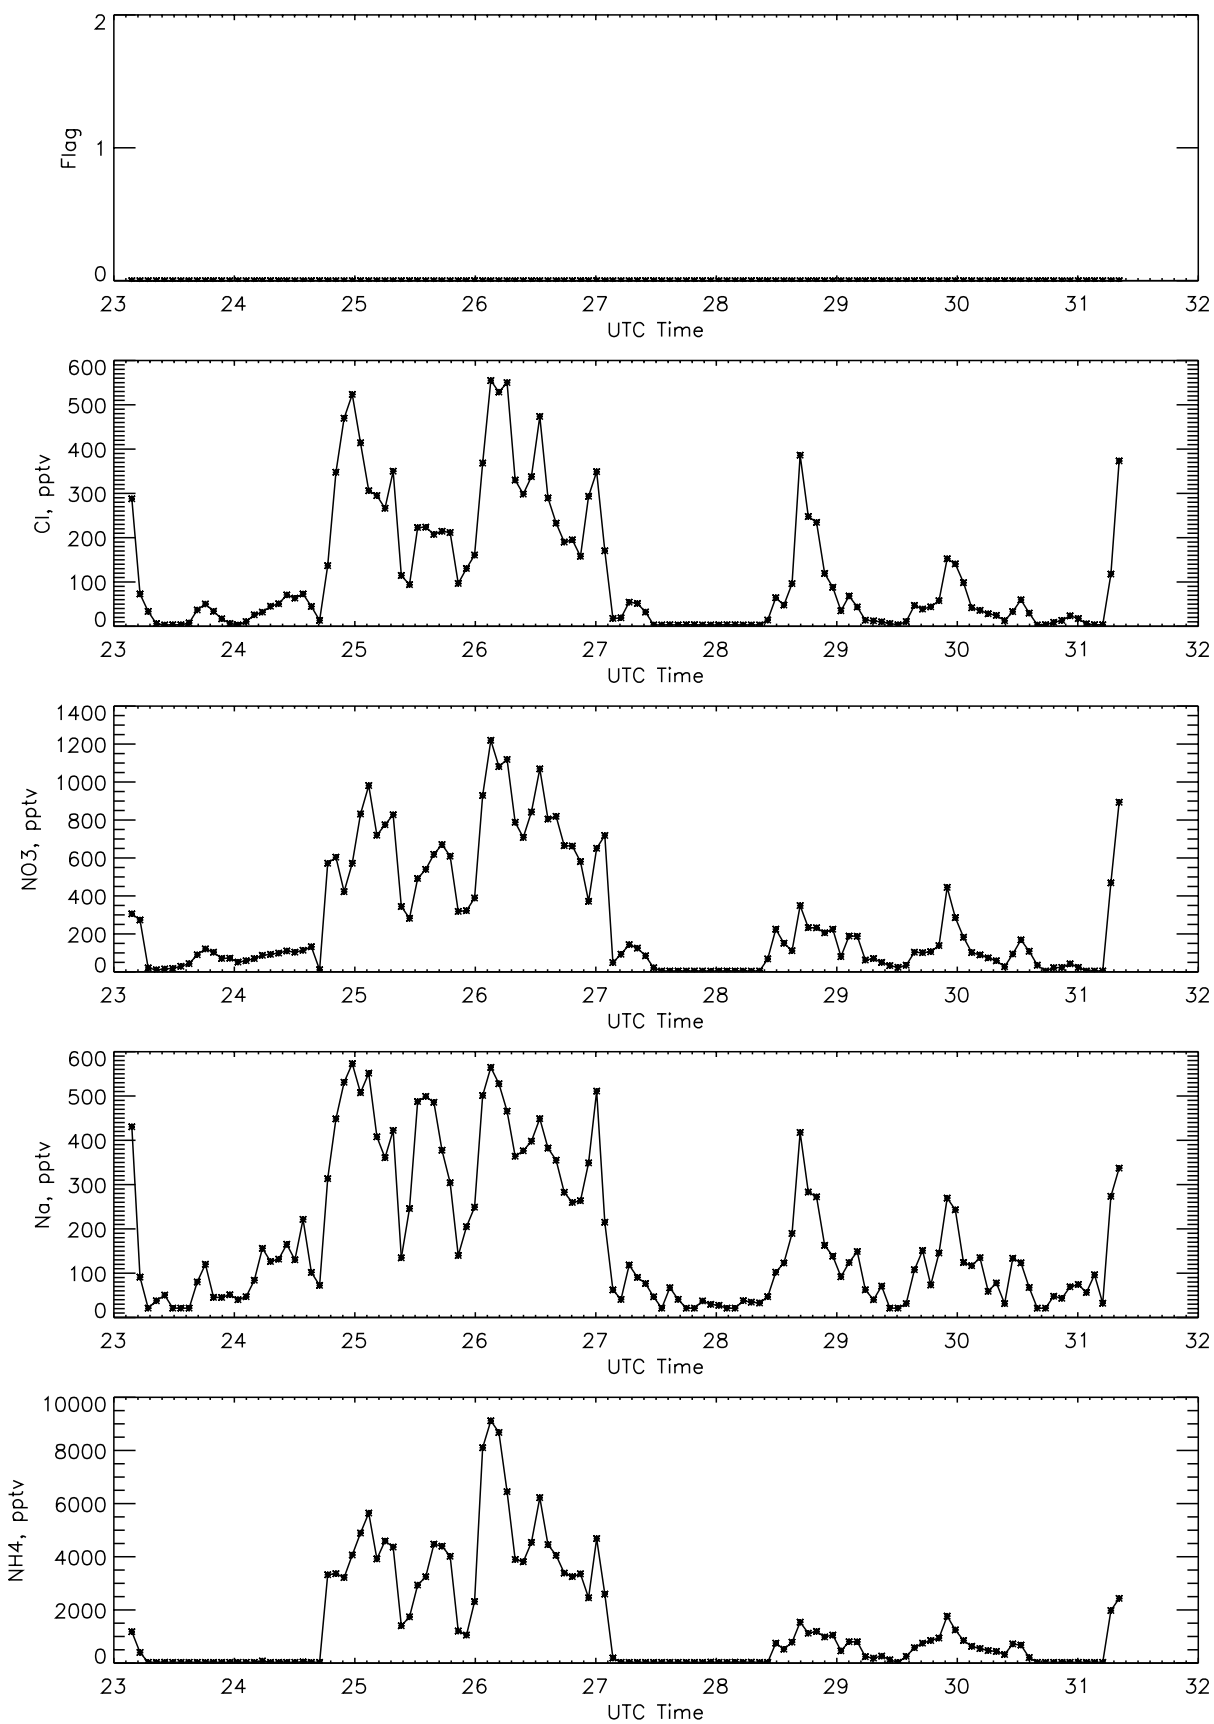

FINAL DATA: TRACE-P P3-B Flight 16

FINAL DATA: TRACE-P P3-B Flight 16

FINAL DATA: TRACE-P P3-B Flight 16

FINAL DATA: TRACE-P P3-B Flight 16

FINAL DATA: TRACE-P P3-B Flight 16

FINAL DATA: TRACE-P P3-B Flight 16

FINAL DATA: TRACE-P P3-B Flight 16

FINAL DATA: TRACE-P P3-B Flight 16

LEFT BLANK

FINAL DATA: TRACE-P P3-B Flight 16

FINAL DATA: TRACE-P P3-B Flight 16

Profile # 1 TRACE-P P3-B Flight 16

Profile # 2 TRACE-P P3-B Flight 16

Profile # 3 TRACE-P P3-B Flight 16

Profile # 4 TRACE-P P3-B Flight 16

Profile # 5 TRACE-P P3-B Flight 16

Profile # 6 TRACE-P P3-B Flight 16

Profile # 7 TRACE-P P3-B Flight 16

Profile # 8 TRACE-P P3-B Flight 16