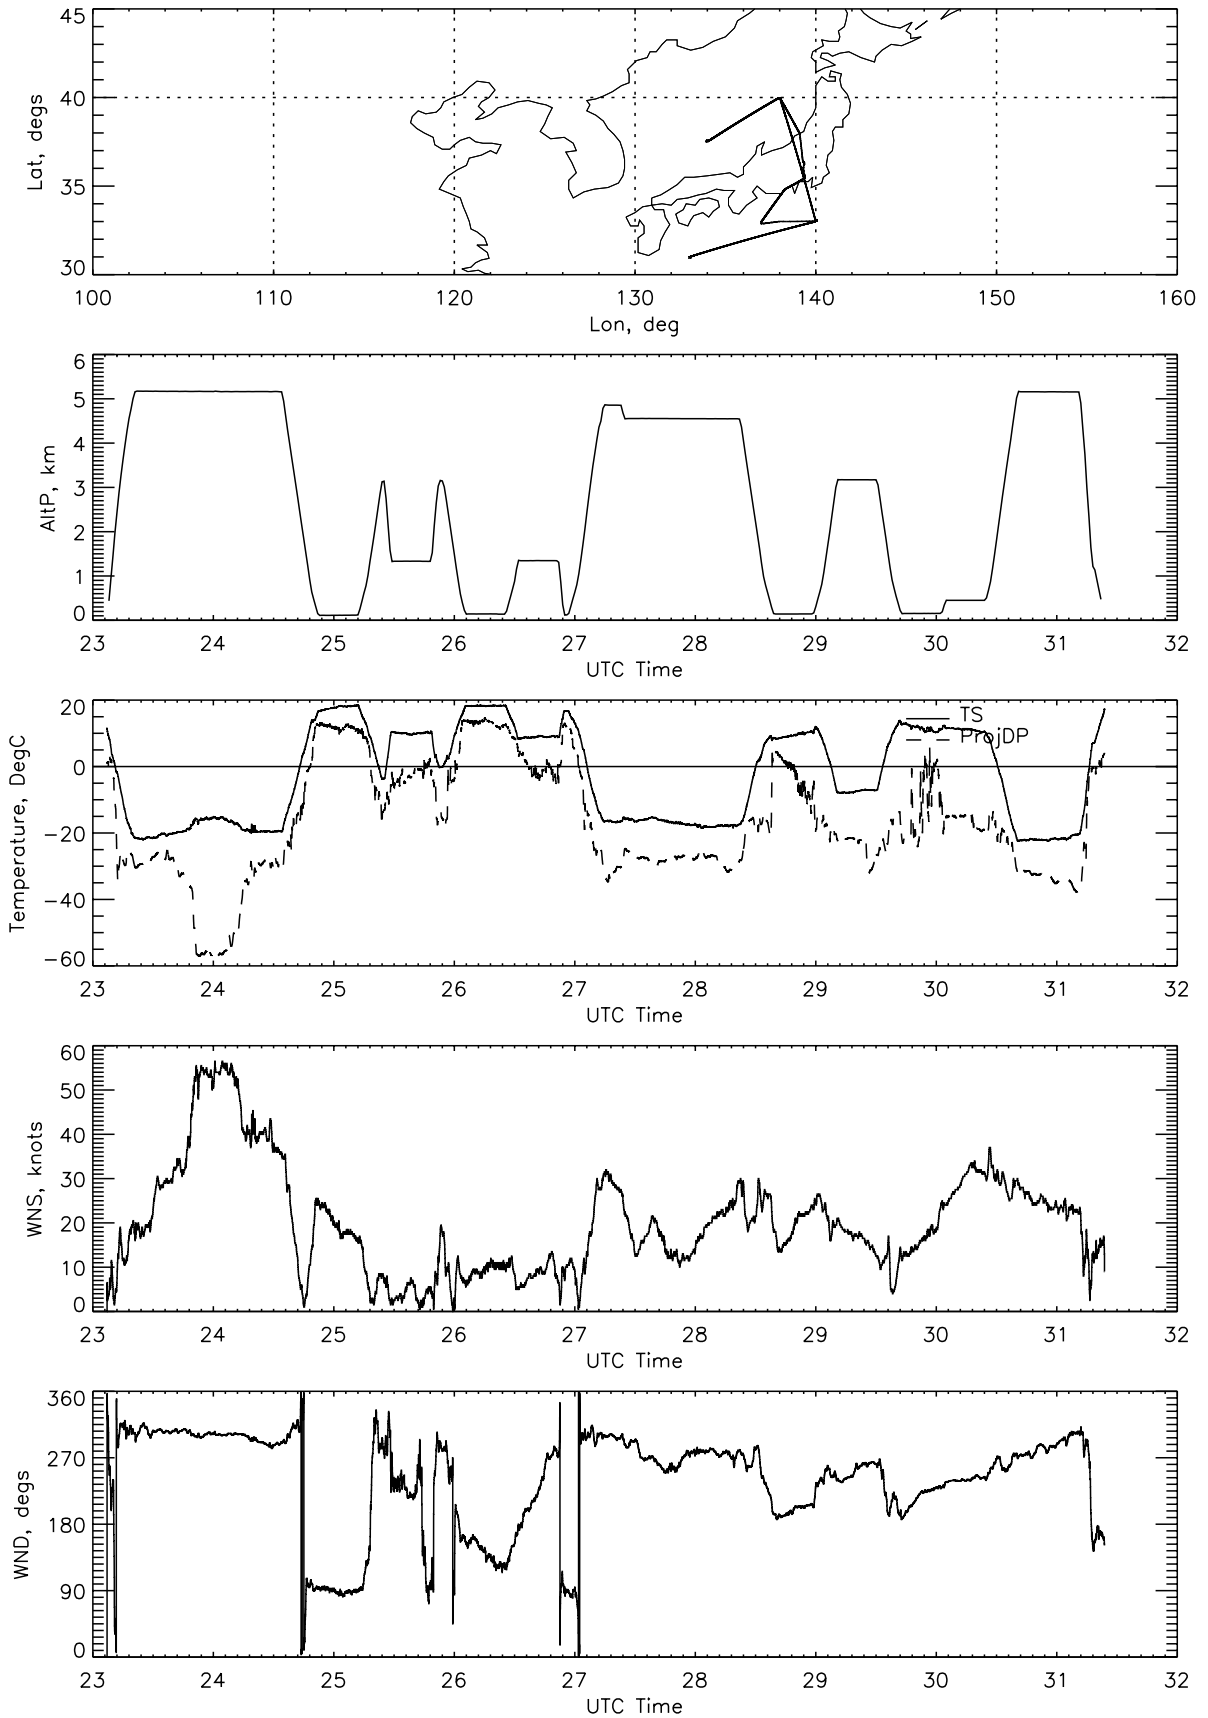

FINAL DATA: TRACE-P P3-B Flight 16

FINAL DATA: TRACE-P P3-B Flight 16

FINAL DATA: TRACE-P P3-B Flight 16

FINAL DATA: TRACE-P P3-B Flight 16

FINAL DATA: TRACE-P P3-B Flight 16

FINAL DATA: TRACE-P P3-B Flight 16

FINAL DATA: TRACE-P P3-B Flight 16

FINAL DATA: TRACE-P P3-B Flight 16

LEFT BLANK

FINAL DATA: TRACE-P P3-B Flight 16

FINAL DATA: TRACE-P P3-B Flight 16

Profile # 1 TRACE-P P3-B Flight 16

Profile # 2 TRACE-P P3-B Flight 16

Profile # 3 TRACE-P P3-B Flight 16

Profile # 4 TRACE-P P3-B Flight 16

Profile # 5 TRACE-P P3-B Flight 16

Profile # 6 TRACE-P P3-B Flight 16

Profile # 7 TRACE-P P3-B Flight 16

Profile # 8 TRACE-P P3-B Flight 16