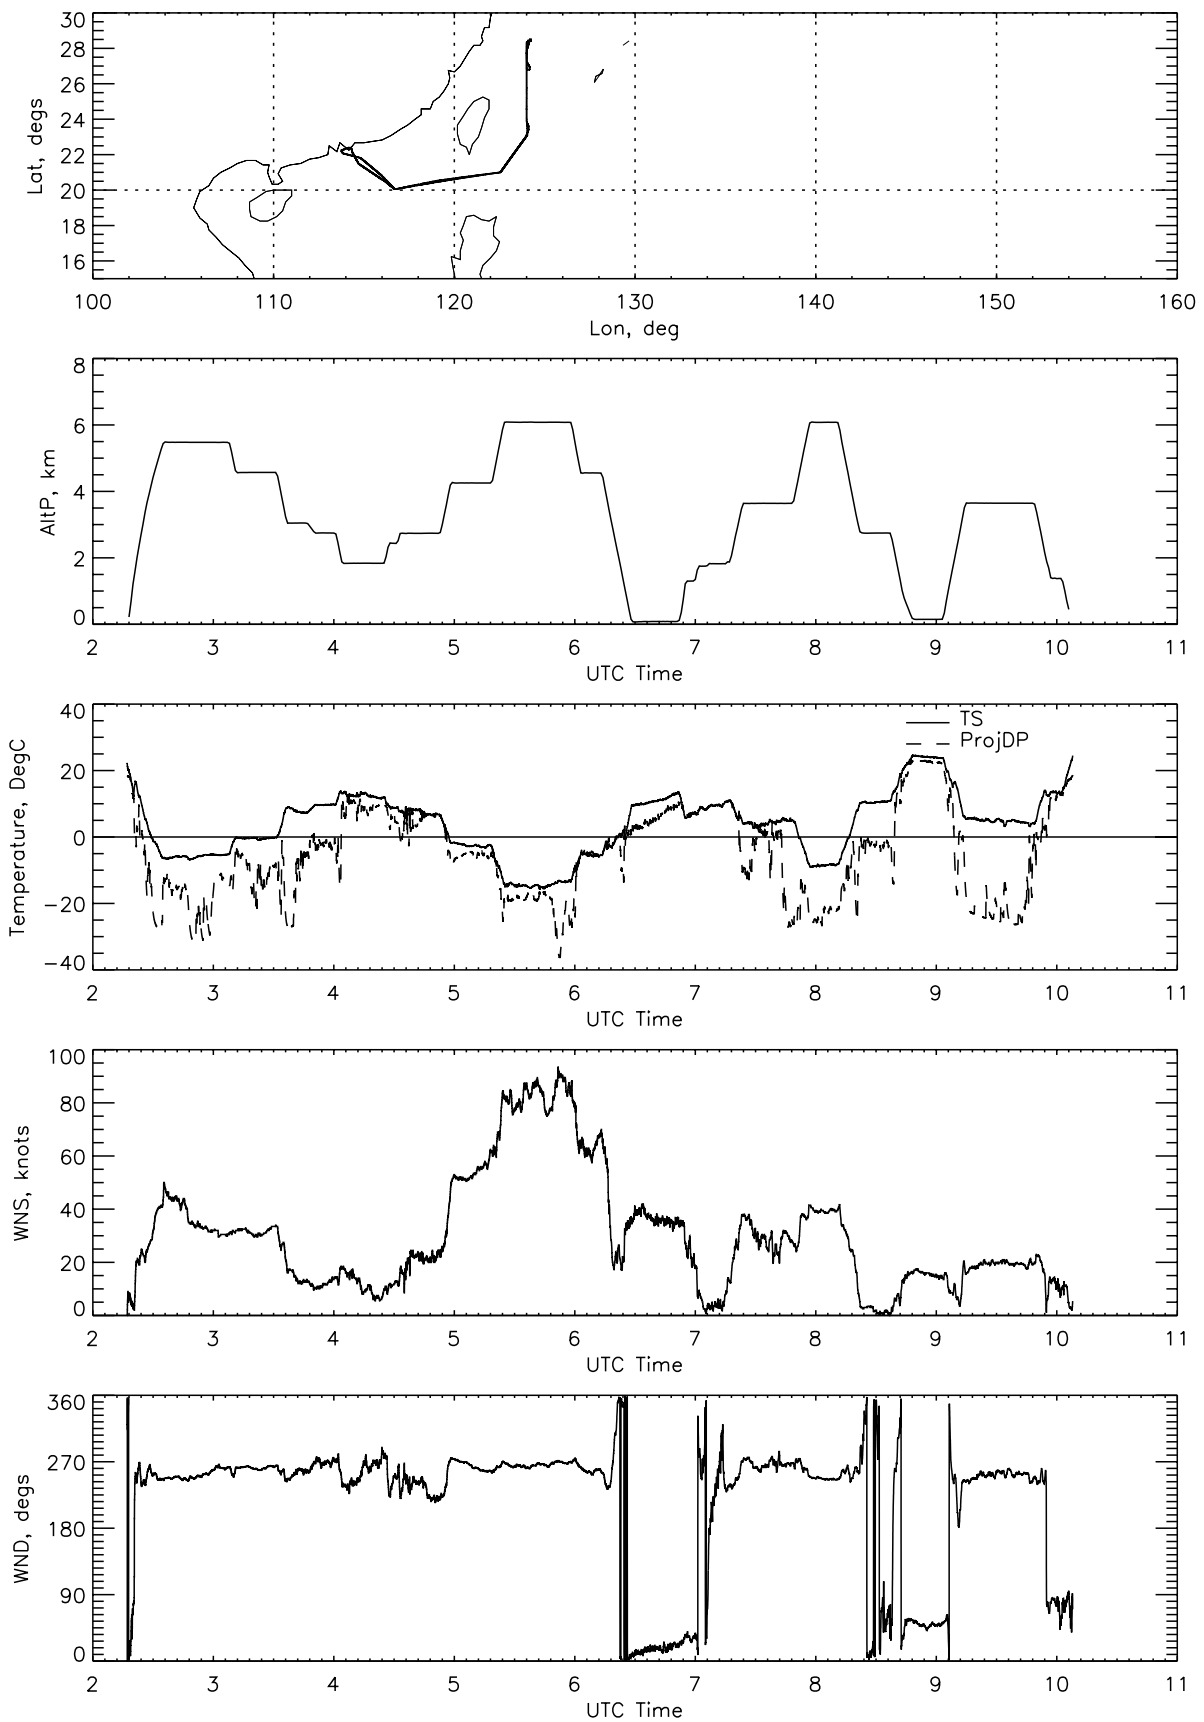

FINAL DATA: TRACE-P P3-B Flight 09

FINAL DATA: TRACE-P P3-B Flight 09

FINAL DATA: TRACE-P P3-B Flight 09

FINAL DATA: TRACE-P P3-B Flight 09

FINAL DATA: TRACE-P P3-B Flight 09

FINAL DATA: TRACE-P P3-B Flight 09

FINAL DATA: TRACE-P P3-B Flight 09

FINAL DATA: TRACE-P P3-B Flight 09

LEFT BLANK

FINAL DATA: TRACE-P P3-B Flight 09

FINAL DATA: TRACE-P P3-B Flight 09

Profile # 1 TRACE-P P3-B Flight 09

Profile # 2 TRACE-P P3-B Flight 09

Profile # 3 TRACE-P P3-B Flight 09

Profile # 4 TRACE-P P3-B Flight 09

Profile # 5 TRACE-P P3-B Flight 09

Profile # 6 TRACE-P P3-B Flight 09

Profile # 7 TRACE-P P3-B Flight 09

Profile # 8 TRACE-P P3-B Flight 09